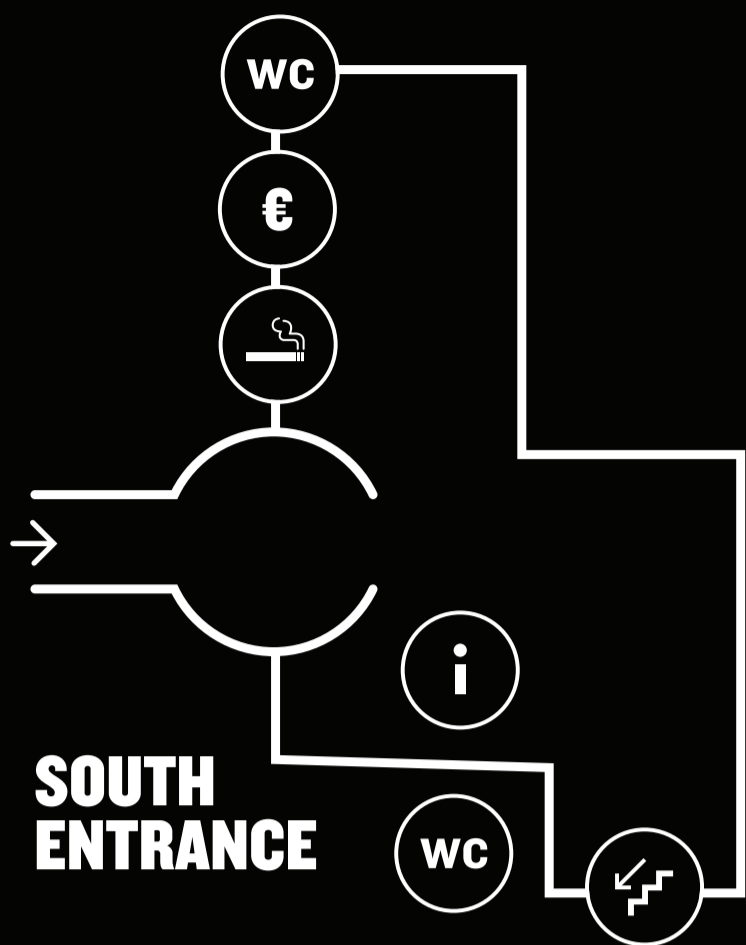

MAP OF THE VENUE

↑ TRAIN STATION

- | | | |
|-------------------|---------------------|----------------------------|
| 1. Silver Stage | 6. Roundtable Area | 11. Slush Store |
| 2. Green Stage | 7. Demo Area | 12. Food Court |
| 3. Pitching Stage | 8. Meeting Area | 13. Slush Backyard |
| 4. Black Stage | 9. Media Area | → Entrance to Meeting Area |
| 5. Engine Room | 10. Recruiting Area | |

CHECK REITTIOPAS.FI/EN
OR GOOGLE MAPS FOR
THE FASTEST ROUTE
FROM YOUR LOCATION
TO MESSUKESKUS.