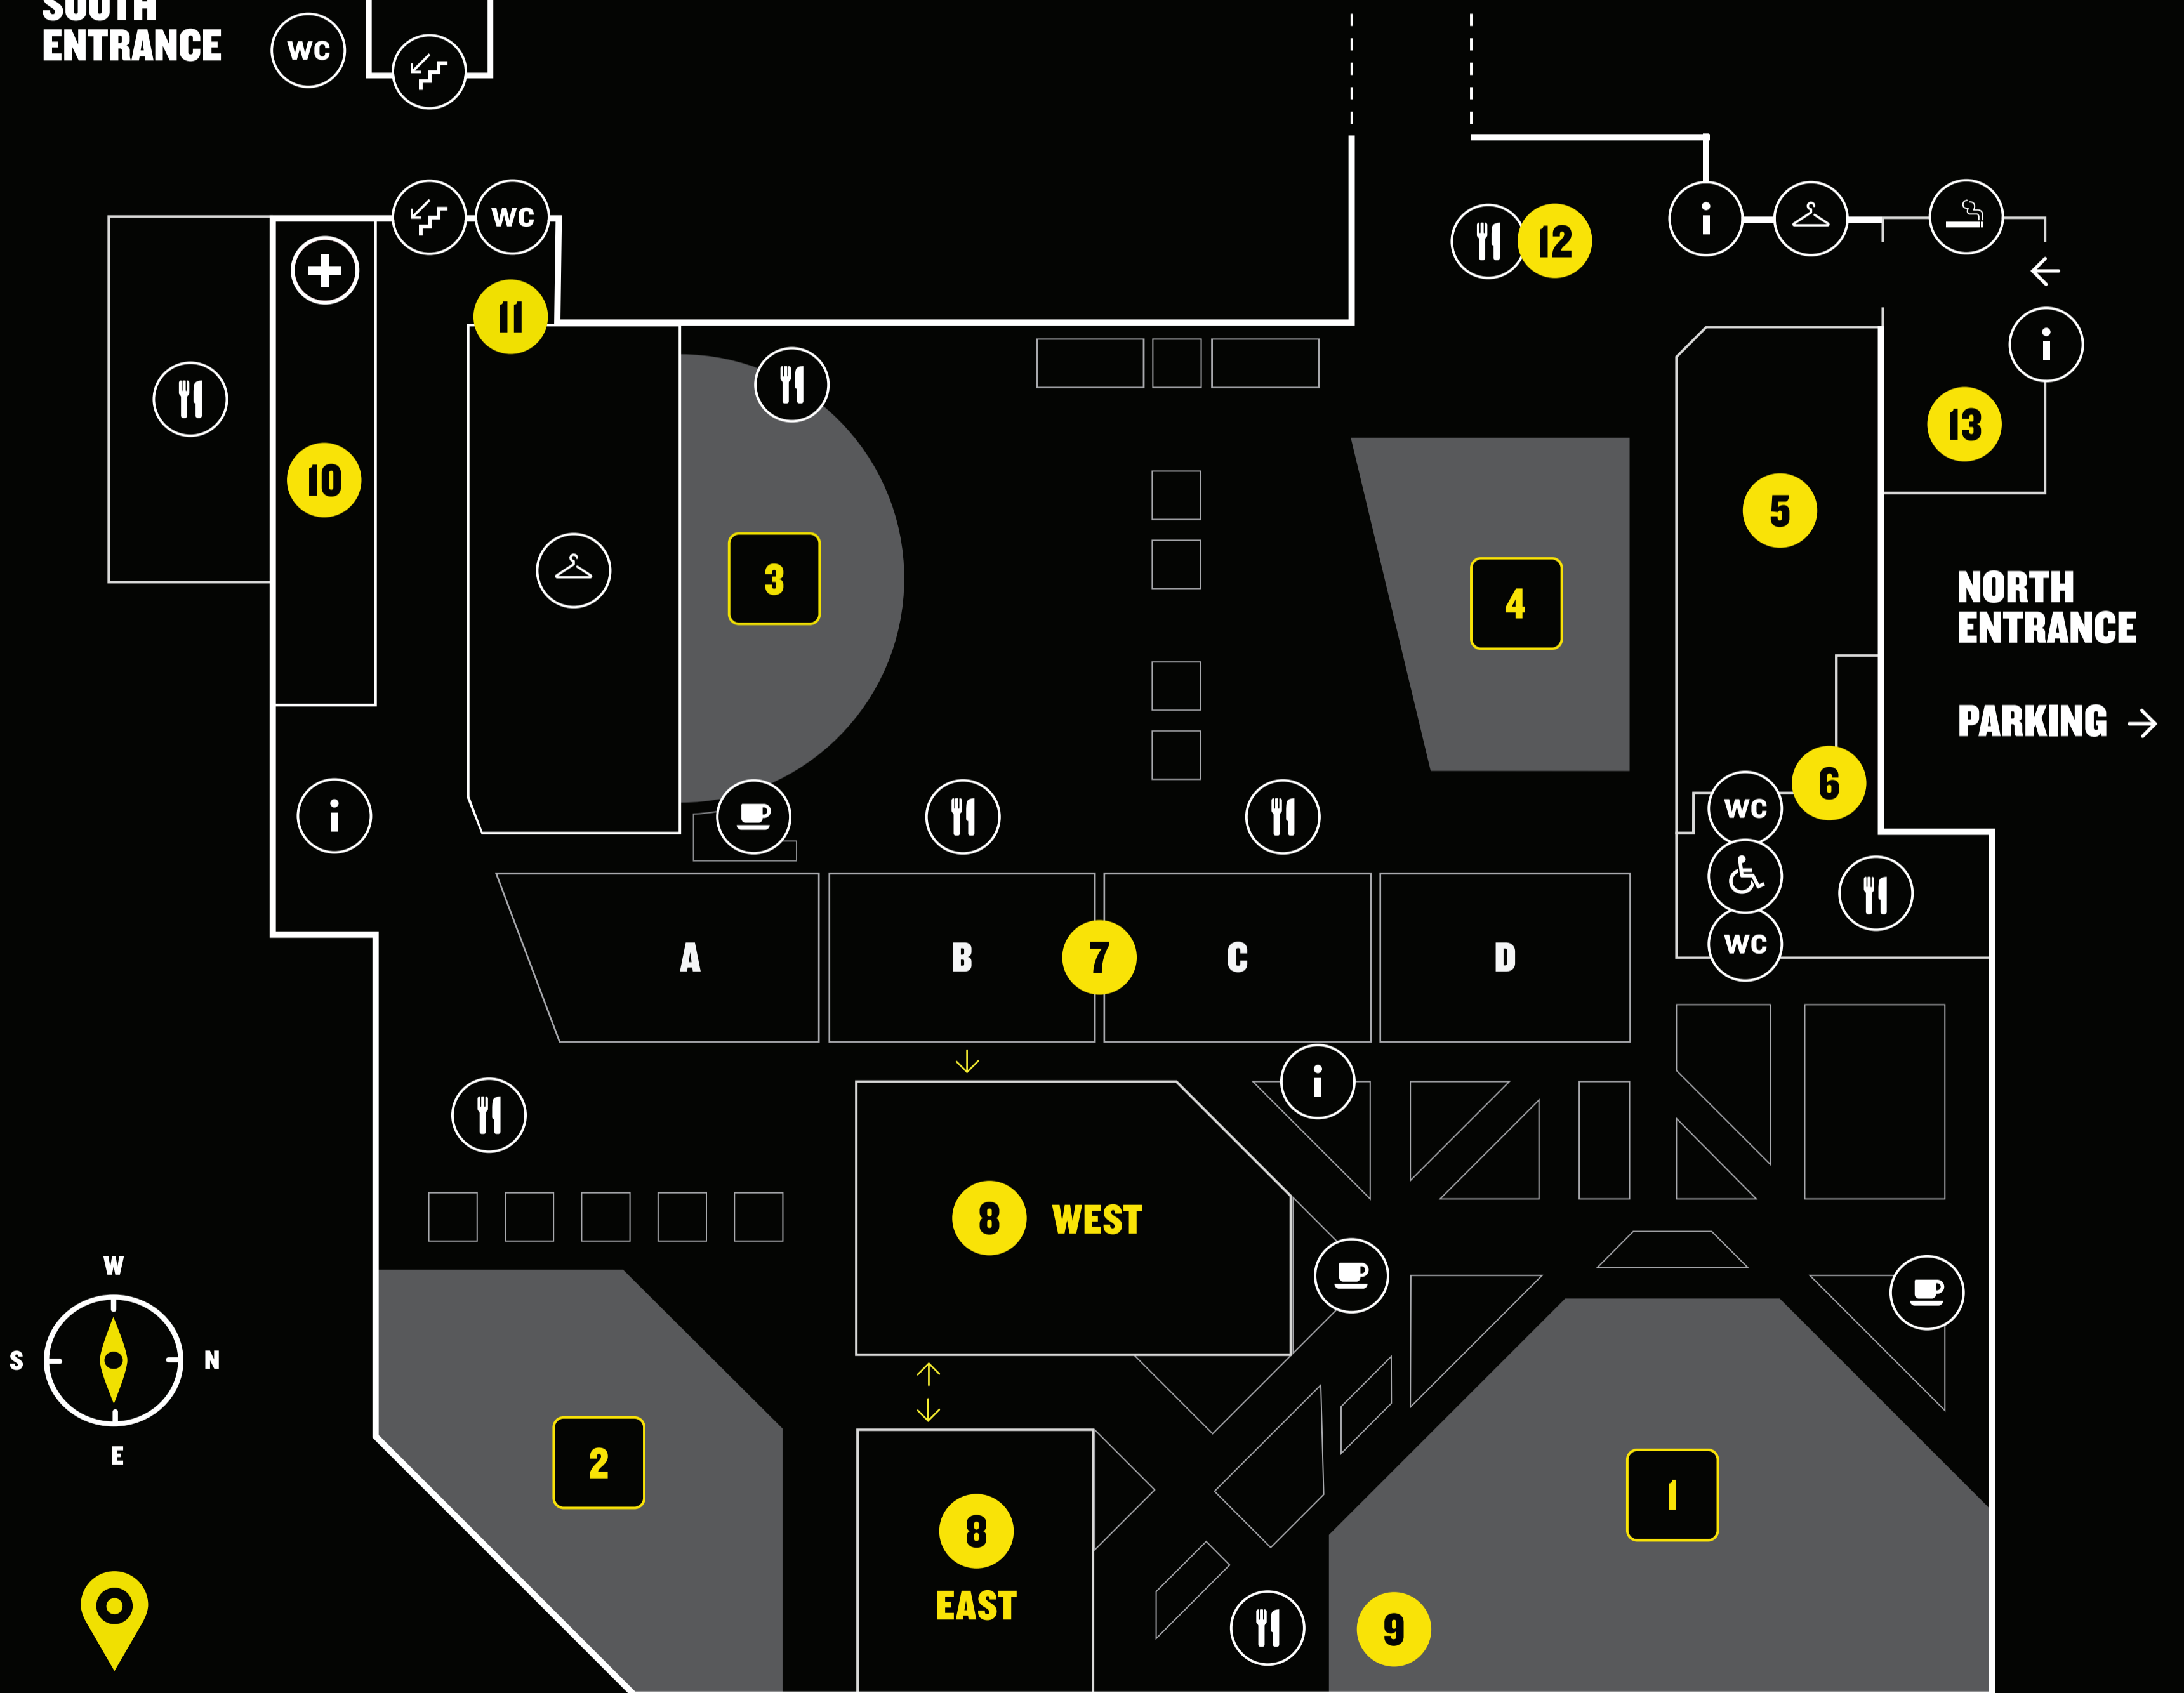

MAP OF THE VENUE

↑ TRAIN STATION

- | | | |
|-------------------|---------------------|----------------------------|
| 1. Silver Stage | 6. Roundtable Area | 11. Slush Store |
| 2. Green Stage | 7. Demo Area | 12. Food Court |
| 3. Pitching Stage | 8. Meeting Area | 13. Slush Backyard |
| 4. Black Stage | 9. Media Area | → Entrance to Meeting Area |
| 5. Engine Room | 10. Recruiting Area | |

CHECK REITTIOPAS.FI/EN
OR GOOGLE MAPS FOR
THE FASTEST ROUTE
FROM YOUR LOCATION
TO MESSUKESKUS.